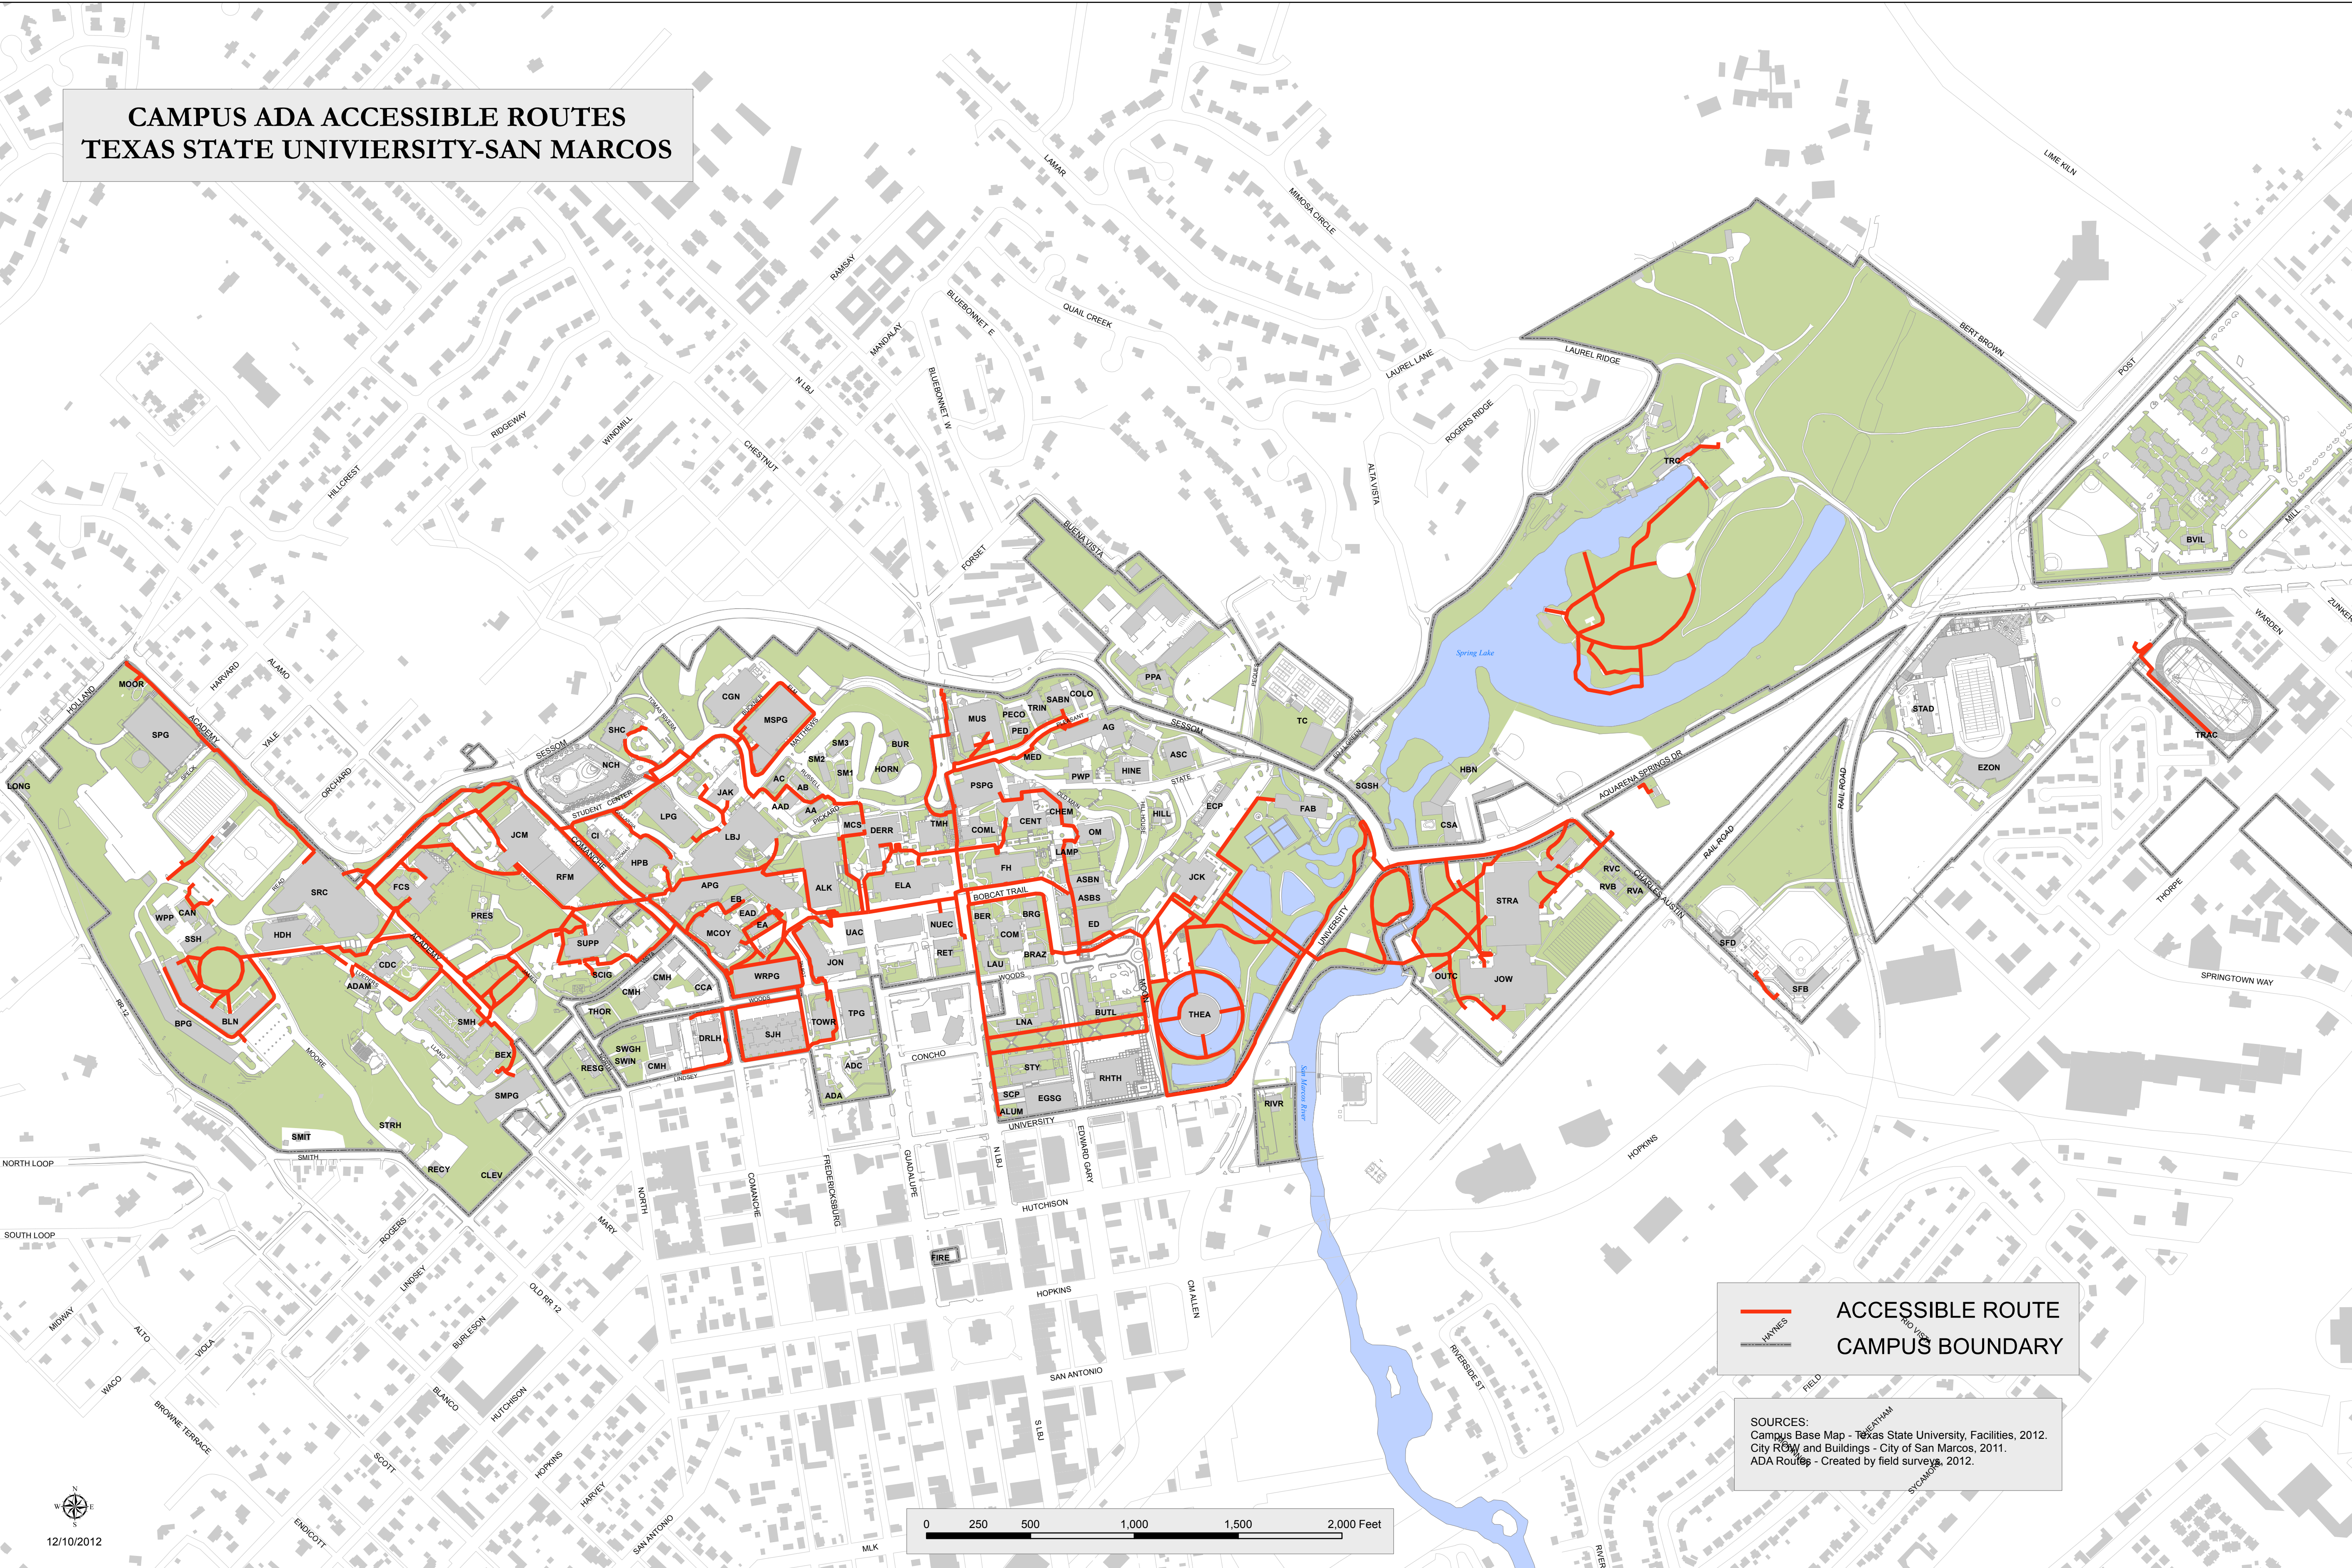

# CAMPUS ADA ACCESSIBLE ROUTES

## TEXAS STATE UNIVERSITY-SAN MARCOS

 ACCESSIBLE ROUTE  
 CAMPUS BOUNDARY

SOURCES:  
 Campus Base Map - Texas State University, Facilities, 2012.  
 City ROW and Buildings - City of San Marcos, 2011.  
 ADA Routes - Created by field surveys, 2012.